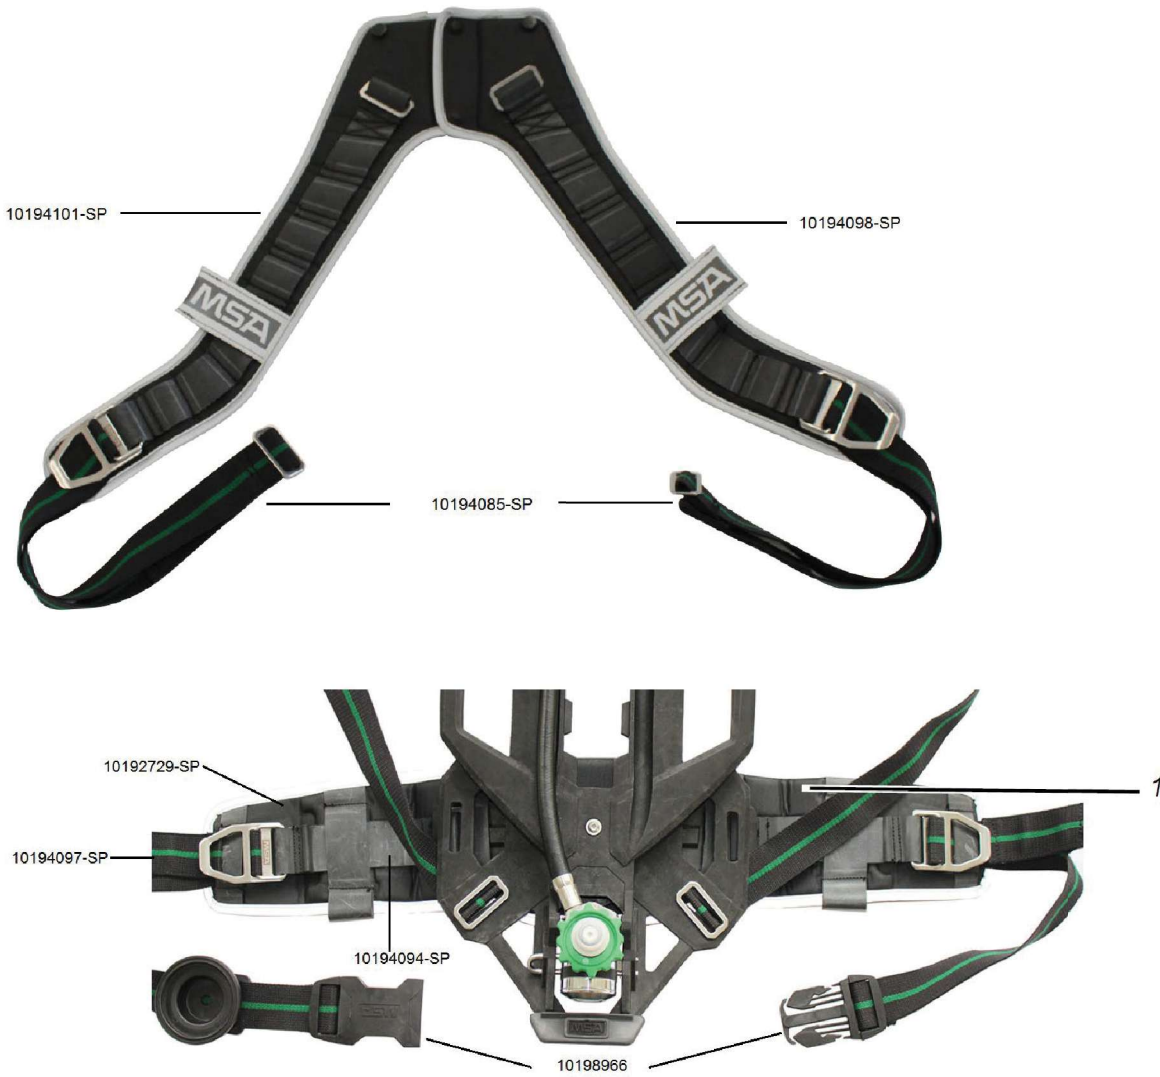

Advance Harness (metal buckles)

*Advanced harness on swivel*

1 Hip belt padding

## M1 Harness Spare Parts

Part No.	Description
10194084-SP	Shoulder strap left, metal buckles, Basic, M1 SCBA
10194089-SP	Shoulder strap right, metal buckles, Basic, M1 SCBA
10194102-SP	Shoulder strap left, plastic buckles, Basic, M1 SCBA
10194103-SP	Shoulder strap right, plastic buckles, Basic, M1 SCBA
10194098-SP	Shoulder strap left, metal buckles, Advance, M1 SCBA
10194101-SP	Shoulder strap right, metal buckles, Advance, M1 SCBA
10194099-SP	Shoulder strap left, plastic buckles, Advance, M1 SCBA
10194100-SP	Shoulder strap right, plastic buckles, Advance, M1 SCBA
10194085-SP	Adjustment (pull) strap, M1 SCBA, 2 pcs
10194097-SP	Hip adjustment (pull) strap, M1 SCBA, 2 pcs
10192724-SP	Hip belt, Basic, M1 SCBA
10198966	Hip belt buckle, black, M1 SCBA, 5 pcs
10192729-SP	Hip belt pad, M1 SCBA
D4075166-SP	Strap holder for waist strap, 10 pcs
10160003-SP	Strap holder 50 mm, waist strap, 10 pcs
10194094-SP	Connecting hip belt, metal buckles, Advance, M1 SCBA, 2 pcs
10194094-SP	Connecting hip belt, plastic buckles, Advance, M1 SCBA, 2 pcs
10192735-SP	Rescue handle, M1 SCBA
10192736-SP	Hose retainer fix, M1 SCBA, 5 pcs
10192737-SP	Hose retainer rescue, M1 SCBA, 5 pcs
10186738-SP	Ring, accessory attachment, 5 pcs
D4075963	Chest strap, assembly